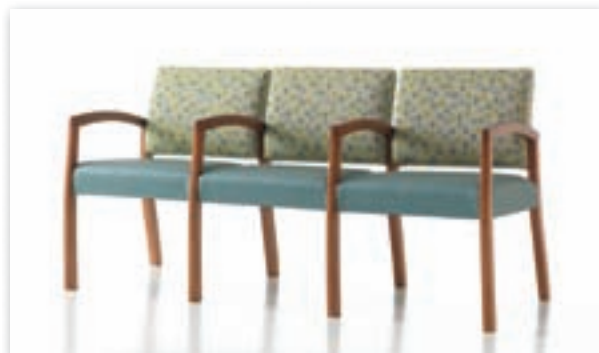

3 seat tandem	7193-00	65.00w	25.25d	32.25h
seat height		19.00h		
arm height		26.00h		
interior arm height	7.50h