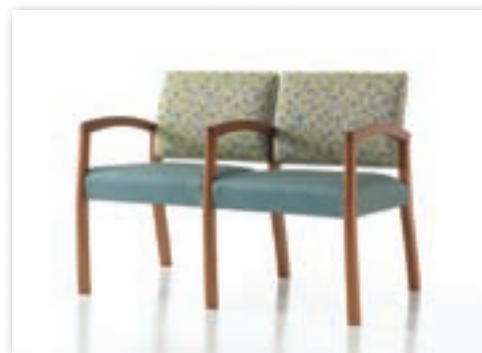

also available

additional sizes available - refer to price list

2 seat tandem	7192-00	43.75w	25.25d	32.25h
seat height		19.00h		
arm height		26.00h		
interior arm height	7.50h