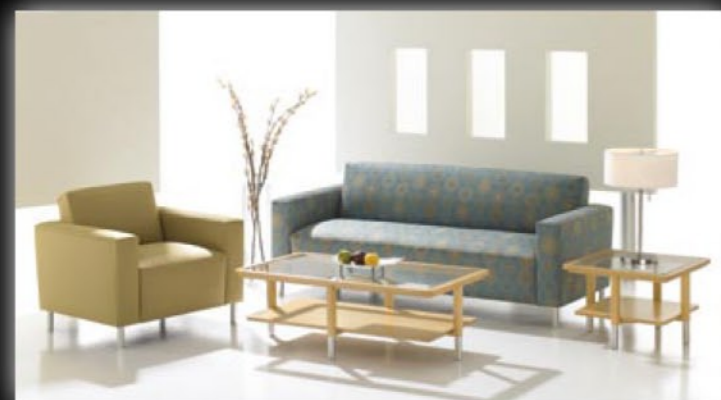

reveal occasional tables

Studio Q designer series

corner table 4530-60 25w | 25d | 17h

cocktail table 4530-70 49w | 26.50d | 17h

reveal
occasional tables

REVEAL occasional tables, designed by Charlie Zagaroli, are part of Studio Q Furniture's designer series of select seating and table collections. REVEAL's contemporary design features the stylish combination of glass, wood and brushed aluminum. Thirteen standard wood finishes are offered with custom wood finish matching available.

The table top's glass inlay is framed by maple wood with gently rounded corners. Shaped wood columns, uniquely centered on each side of the table, support the lower wood shelf. Brushed aluminum cylindrical legs further accentuate the modern look of REVEAL.

reveal shown above

- corner table 4530-60
- cocktail table 4530-70

also shown

- vibe chair 4510-11
- vibe loveseat 4511-11